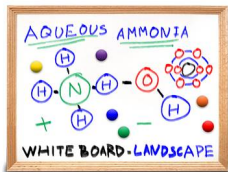

## 11x17 Magnetic White Dry Erase Marker Board with Wood Frame

FOR CURRENT PRICING, VISIT THE ID # LISTED ABOVE

### Product Details

- Magnetic White Board 11x17
- Wood Framed White Marker Board
- Porcelain on Steel Writing Surface
- Write-on with Markers, + Use as a Magnetic Board
- No Ghosting
- Overall Porcelain Whiteboard Frame Size: 36" x 72"
- Overall White Board Frame Depth: 3/4"
- Durable Smooth Porcelain on Steel White Board Surface
- 3 Wood Frame Finishes: **Cherry, Light Oak, and Walnut**
- Factory installed hangers for mounting Portrait or Landscape
- Wood frame (1" WIDE) borders the whiteboard
- Optional Set of Round Magnets
- Optional Dry-Erase Markers in 4 Colors
- Open Face white board displays **for INDOOR use only**
- Call for Custom White Board Sizes + Metal or Wood Framed

### Ordering Options

- Frame Orientation: Mounts both Portrait and Landscape
- **Standard Marker Set (4 Colors):** Wipes off Easily (Black, Blue, Green, Red)
- **Magnetic Marker Set with Eraser Cap (4 Colors):** These markers feature an eraser and magnet on each cap. Wipes off Easily (Black, Blue, Green, Red)
- **Dry Eraser & Spray Cleaner / Combo:** Soft pile, the eraser collects dust and marker residue. The pump spray cleaner removes ghosting, grease, dirt, and stains with a clean dry cloth
- **Round Magnets:** Sold in pack of six. 1 1/4" Round Magnets to hold up notes or postings. Comes in Assorted Colors
- Mounting brackets to help mount & secure your frame to the wall