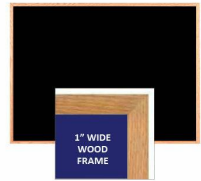

Value Line Wood Framed 12x48 EASY-TACK Display Boards (Open Face with Wooden Frame)

FOR CURRENT PRICING, VISIT THE ID # LISTED ABOVE

Product Details

- Wood Framed Easy Tack Display Board
- Wall Display Board
- Overall Easy Tack Board Wood Frame Size: 12" x 48"
- Overall Tack Board Frame Depth: 3/4"
- Factory installed hangers allow you to mount Portrait or Landscape
- Available in (3) Wood Frame Finishes: Cherry, Light Oak, and Walnut
- Wood frame (1" WIDE) borders the tack board
- Self adhesive fabric allows for quick and easy placement of lightweight items
- **NO PUSH PINS or THUMB TACKS NEEDED!**
- Open Face tack board displays are for INDOOR use only
- Call for Custom Display Boards - Metal or Wood Framed

Ordering Options

- Frame Orientation: Mounts both Portrait and Landscape
- Easy Tack Self Adhesive Fabrics (see 6 colors below)
- Mounting Brackets to help mount & secure your frame to the wall

***CUSTOM SIZES AVAILABLE | CALL US**