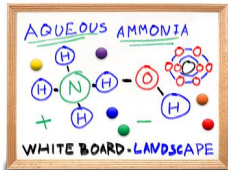

12x24 Magnetic White Dry Erase Marker Board with Wood Frame

FOR CURRENT PRICING, VISIT THE ID # LISTED ABOVE

Product Details

- Magnetic White Board 12x24
- Wood Framed White Marker Board
- Porcelain on Steel Writing Surface
- Write-on with Markers, + Use as a Magnetic Board
- No Ghosting
- Overall Porcelain Whiteboard Frame Size: 12" x 24"
- Overall White Board Frame Depth: 3/4"
- Durable Smooth Porcelain on Steel White Board Surface
- 3 Wood Frame Finishes: **Cherry, Light Oak, and Walnut**
- Factory installed hangers for mounting Portrait or Landscape
- Wood frame (1" WIDE) borders the whiteboard
- Optional Set of Round Magnets
- Optional Dry-Erase Markers in 4 Colors
- Open Face white board displays **for INDOOR use only**
- Call for Custom White Board Sizes + Metal or Wood Framed

Ordering Options

- Frame Orientation: Mounts both Portrait and Landscape
- **Standard Marker Set (4 Colors):** Wipes off Easily (Black, Blue, Green, Red)
- **Magnetic Marker Set with Eraser Cap (4 Colors):** These markers feature an eraser and magnet on each cap. Wipes off Easily (Black, Blue, Green, Red)
- **Dry Eraser & Spray Cleaner / Combo:** Soft pile, the eraser collects dust and marker residue. The pump spray cleaner removes ghosting, grease, dirt, and stains with a clean dry cloth
- **Round Magnets:** Sold in pack of six. 1 1/4" Round Magnets to hold up notes or postings. Comes in Assorted Colors
- Mounting brackets to help mount & secure your frame to the wall