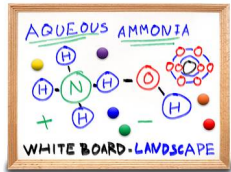

24x60 Magnetic White Board Dry Erase Markerboard in 3 Wood Framed Finishes: Porcelain on Steel Writing Surface - No Ghosting

FOR CURRENT PRICING, VISIT THE ID # LISTED ABOVE

Product Details

- Magnetic White Board 24x60
- Wood Framed White Marker Board
- Porcelain on Steel Writing Surface
- Write-on with Markers, + Use as a Magnetic Board
- Durable Smooth Porcelain on Steel White Board
- Glossy White Surface - **No Ghosting**
- Overall Porcelain Whiteboard Frame Size: 24" x 60"
- Overall White Board Frame Depth: 3/4"
- 3 Wood Frame Finishes: **Cherry, Light Oak, and Walnut**
- Factory Installed Hangers for Mounting Portrait or Landscape
- Wood Frame (1" WIDE) Borders the Whiteboard
- **Optional:** Set of Round Magnets
- **Optional:** Dry-Erase Marker Set in 4 Colors
- Open Face white board **for INDOOR use only**
- Contact Us for Custom White Board Sizes + Metal or Wood Framed

Ordering Options

- Frame Orientation: Mounts both Portrait and Landscape
- **Standard Marker Set (4 Colors):** Wipes off Easily (Black, Blue, Green, Red)
- **Magnetic Marker Set with Eraser Cap (4 Colors):** These markers feature an eraser and magnet on each cap. Wipes off Easily (Black, Blue, Green, Red)
- **Dry Eraser & Spray Cleaner / Combo:** Soft pile, the eraser collects dust and marker residue. The pump spray cleaner removes ghosting, grease, dirt, and stains with a clean dry cloth
- **Round Magnets:** Sold in pack of six. 1 1/4" Round Magnets to hold up notes or postings. Comes in Assorted Colors
- Mounting brackets to help mount & secure your frame to the wall