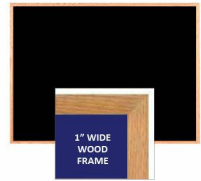

Value Line Wood Framed 12x36 EASY-TACK Display Boards (Open Face with Wooden Frame)

FOR CURRENT PRICING, VISIT THE ID # LISTED ABOVE

Product Details

- Wood Framed Easy Tack Display Board
- Wall Display Board
- Overall Easy Tack Board Wood Frame Size: 12" x 36"
- Overall Tack Board Frame Depth: 3/4"
- Factory installed hangers allow you to mount Portrait or Landscape
- Available in (3) Wood Frame Finishes: Cherry, Light Oak, and Walnut
- Wood frame (1" WIDE) borders the tack board
- Self adhesive fabric allows for quick and easy placement of lightweight items
- **NO PUSH PINS or THUMB TACKS NEEDED!**
- Open Face tack board displays are for INDOOR use only
- Call for Custom Display Boards - Metal or Wood Framed

Ordering Options

- Frame Orientation: Mounts both Portrait and Landscape
- Easy Tack Self Adhesive Fabrics (see 6 colors below)
- Mounting Brackets to help mount & secure your frame to the wall

***CUSTOM SIZES AVAILABLE | CALL US**

| Model | Overall Size | Orientation | Ships Via | Shipping Weight |
|-----------|--------------|----------------------------------|-----------|-----------------|
| TBWD-1236 | 12" x 36" | Mounts both Portrait & Landscape | UPS | 8 LBS |