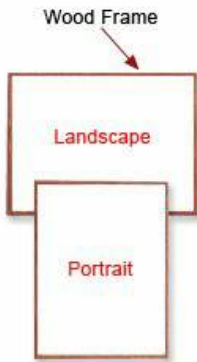

12x84 Magnetic White Dry Erase Marker Board with Wood Frame

FOR CURRENT PRICING, VISIT THE ID # LISTED ABOVE

Product Details

- Magnetic White Board 12x84
- Wood Framed White Marker Board
- Porcelain on Steel Writing Surface
- Write-on with Markers, + Use as a Magnetic Board
- No Ghosting
- Overall Porcelain Whiteboard Frame Size: 12" x 84"
- Overall White Board Frame Depth: 3/4"
- Durable Smooth Porcelain on Steel White Board Surface
- 3 Wood Frame Finishes: **Cherry, Light Oak, and Walnut**
- Factory installed hangers for mounting Portrait or Landscape
- Wood frame (1" WIDE) borders the whiteboard
- Optional Set of Round Magnets
- Optional Dry-Erase Markers in 4 Colors
- Open Face white board displays **for INDOOR use only**
- Call for Custom White Board Sizes + Metal or Wood Framed

Ordering Options

- Frame Orientation: Mounts both Portrait and Landscape
- **Standard Marker Set (4 Colors):** Wipes off Easily (Black, Blue, Green, Red)
- **Magnetic Marker Set with Eraser Cap (4 Colors):** These markers feature an eraser and magnet on each cap. Wipes off Easily (Black, Blue, Green, Red)
- **Dry Eraser & Spray Cleaner / Combo:** Soft pile, the eraser collects dust and marker residue. The pump spray cleaner removes ghosting, grease, dirt, and stains with a clean dry cloth
- **Round Magnets:** Sold in pack of six. 1 1/4" Round Magnets to hold up notes or postings. Comes in Assorted Colors
- Mounting brackets to help mount & secure your frame to the wall

*Marker Sets ships with Magnetic White Board

*Both Combo Options ship in a Separate Box

Portrait or Landscape
(YOU CHOOSE)

Model	Overall Size	Orientation	Ships Via	Shipping Weight
MBWPS-WD-1284	12" x 84"	Mounts both Portrait & Landscape	UPS	14 LBS