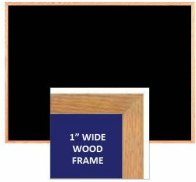

## Value Line Wood Framed 48x84 EASY-TACK Display Boards (Open Face with Wooden Frame)

FOR CURRENT PRICING, VISIT THE ID # LISTED ABOVE  
FREE SHIPPING

### Product Details

- Wood Framed Easy Tack Display Board
- Wall Display Board
- Overall Easy Tack Board Wood Frame Size: 48" x 84"
- Overall Tack Board Frame Depth: 3/4"
- Factory installed hangers allow you to mount Portrait or Landscape
- Available in (3) Wood Frame Finishes: Cherry, Light Oak, and Walnut
- Wood frame (1" WIDE) borders the tack board
- Self adhesive fabric allows for quick and easy placement of lightweight items
- NO PUSH PINS or THUMB TACKS NEEDED!
- Open Face tack board displays are for INDOOR use only
- Call for Custom Display Boards - Metal or Wood Framed

### Ordering Options

- Frame Orientation: Mounts both Portrait and Landscape
- Easy Tack Self Adhesive Fabrics (see 6 colors below)
- Mounting Brackets to help mount & secure your frame to the wall

\*CUSTOM SIZES AVAILABLE | CALL US

EASY TACK SELF ADHESIVE FABRIC OVER DISPLAY BOARD COLORS

Model	Overall Size	Orientation	Ships Via	Shipping Weight
TBWD-4884	48" x 84"	Mounts both Portrait & Landscape	Freight	42 LBS