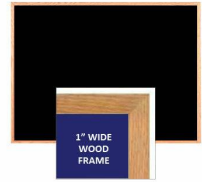

Value Line Wood Framed 60x48 EASY-TACK Display Boards (Open Face with Wooden Frame)

FOR CURRENT PRICING, VISIT THE ID # LISTED ABOVE
FREE SHIPPING

Product Details

- **Wood Framed Easy Tack Display Board**
- Wall Display Board
- **Overall Easy Tack Board Wood Frame Size: 60" x 48"**
- Overall Tack Board Frame Depth: 3/4"
- Factory installed hangers allow you to mount Portrait or Landscape
- Available in (3) Wood Frame Finishes: Cherry, Light Oak, and Walnut
- **Wood frame (1" WIDE) borders the tack board**
- Self adhesive fabric allows for quick and easy placement of lightweight items
- **NO PUSH PINS or THUMB TACKS NEEDED!**
- Open Face tack board displays are for **INDOOR** use only
- **Call for Custom Display Boards - Metal or Wood Framed**

Ordering Options

- Frame Orientation: Mounts both Portrait and Landscape
- Easy Tack Self Adhesive Fabrics (see 6 colors below)
- **Mounting Brackets** to help mount & secure your frame to the wall

***CUSTOM SIZES AVAILABLE | CALL US**

EASY TACK SELF ADHESIVE FABRIC OVER DISPLAY BOARD COLORS

Model	Overall Size	Orientation	Ships Via	Shipping Weight
TBWD-6048	60" x 48"	Mounts both Portrait & Landscape	Freight	20 LBS