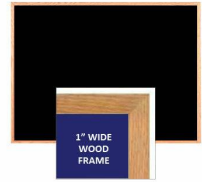

Value Line Wood Framed 60x48 EASY-TACK Display Boards (Open Face with Wooden Frame)

FOR CURRENT PRICING, VISIT THE ID # LISTED ABOVE
FREE SHIPPING

Product Details

- Wood Framed Easy Tack Display Board
- Wall Display Board
- Overall Easy Tack Board Wood Frame Size: 60" x 48"
- Overall Tack Board Frame Depth: 3/4"
- Factory installed hangers allow you to mount Portrait or Landscape
- Available in (3) Wood Frame Finishes: Cherry, Light Oak, and Walnut
- Wood frame (1" WIDE) borders the tack board
- Self adhesive fabric allows for quick and easy placement of lightweight items
- NO PUSH PINS or THUMB TACKS NEEDED!
- Open Face tack board displays are for INDOOR use only
- Call for Custom Display Boards - Metal or Wood Framed

Ordering Options

- Frame Orientation: Mounts both Portrait and Landscape
- Easy Tack Self Adhesive Fabrics (see 6 colors below)
- Mounting Brackets to help mount & secure your frame to the wall

*CUSTOM SIZES AVAILABLE | CALL US

EASY TACK SELF ADHESIVE FABRIC OVER DISPLAY BOARD COLORS

Model	Overall Size	Orientation	Ships Via	Shipping Weight
TBWD-6048	60" x 48"	Mounts both Portrait & Landscape	Freight	20 LBS