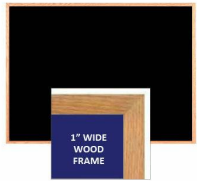

Value Line Wood Framed 18x18 EASY-TACK Display Boards (Open Face with Wooden Frame)

FOR CURRENT PRICING, VISIT THE ID # LISTED ABOVE

Product Details

- Wood Framed Easy Tack Display Board
- Wall Display Board
- Overall Easy Tack Board Wood Frame Size: 18" x 18"
- Overall Tack Board Frame Depth: 3/4"
- Available in (3) Wood Frame Finishes: Cherry, Light Oak, and Walnut
- Wood frame (1" WIDE) borders the tack board
- Self adhesive fabric allows for quick and easy placement of lightweight items
- **NO PUSH PINS or THUMB TACKS NEEDED!**
- Open Face tack board displays are for **INDOOR** use only
- Call for Custom Display Boards - Metal or Wood Framed

Ordering Options

- Easy Tack Self Adhesive Fabrics (see 6 colors below)
- Mounting Brackets to help mount & secure your frame to the wall

***CUSTOM SIZES AVAILABLE | CALL US**

Model	Overall Size	Orientation	Ships Via	Shipping Weight
TBWD-1818	18" x 18"	Mounts Square	UPS	5 LBS