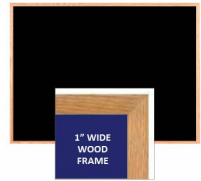

## Value Line Wood Framed 30x40 EASY-TACK Display Boards (Open Face with Wooden Frame)

FOR CURRENT PRICING, VISIT THE ID # LISTED ABOVE

### Product Details

- Wood Framed Easy Tack Display Board
- Wall Display Board
- Overall Easy Tack Board Wood Frame Size: 30" x 40"
- Overall Tack Board Frame Depth: 3/4"
- Factory installed hangers allow you to mount Portrait or Landscape
- Available in (3) Wood Frame Finishes: Cherry, Light Oak, and Walnut
- Wood frame (1" WIDE) borders the tack board
- Self adhesive fabric allows for quick and easy placement of lightweight items
- **NO PUSH PINS or THUMB TACKS NEEDED!**
- Open Face tack board displays are for INDOOR use only
- Call for Custom Display Boards - Metal or Wood Framed

### Ordering Options

- Frame Orientation: Mounts both Portrait and Landscape
- Easy Tack Self Adhesive Fabrics (see 6 colors below)
- Mounting Brackets to help mount & secure your frame to the wall

**\*CUSTOM SIZES AVAILABLE | CALL US**