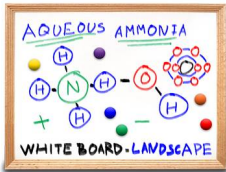

Product Sheet

Item ID # MBWPS-WD-2496

24x96 Magnetic White Dry Erase Marker Board with Wood Frame

FOR CURRENT PRICING, VISIT THE ID # LISTED ABOVE
FREE SHIPPING

Product Details

- Magnetic White Board 24x96
- Wood Framed White Marker Board
- Porcelain on Steel Writing Surface
- Write-on with Markers, + Use as a Magnetic Board
- No Ghosting
- Overall Porcelain Whiteboard Frame Size: 24" x 96"
- Overall White Board Frame Depth: 3/4"
- Durable Smooth Porcelain on Steel White Board Surface
- 3 Wood Frame Finishes: **Cherry, Light Oak, and Walnut**
- Factory installed hangers for mounting Portrait or Landscape
- Wood frame (1" WIDE) borders the whiteboard
- Optional Set of Round Magnets
- Optional Dry-Erase Markers in 4 Colors
- Open Face white board displays **for INDOOR use only**
- Call for Custom White Board Sizes + Metal or Wood Framed

Ordering Options

- Frame Orientation: Mounts both Portrait and Landscape
- **Standard Marker Set (4 Colors):** Wipes off Easily (Black, Blue, Green, Red)
- **Magnetic Marker Set with Eraser Cap (4 Colors):** These markers feature an eraser and magnet on each cap. Wipes off Easily (Black, Blue, Green, Red)
- **Dry Eraser & Spray Cleaner / Combo:** Soft pile, the eraser collects dust and marker residue. The pump spray cleaner removes ghosting, grease, dirt, and stains with a clean dry cloth
- **Round Magnets:** Sold in pack of six. 1 1/4" Round Magnets to hold up notes or postings. Comes in Assorted Colors
- Mounting brackets to help mount & secure your frame to the wall