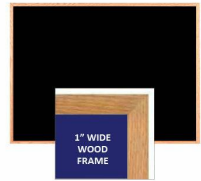

## Value Line Wood Framed 24x18 EASY-TACK Display Boards (Open Face with Wooden Frame)

FOR CURRENT PRICING, VISIT THE ID # LISTED ABOVE

### Product Details

- Wood Framed Easy Tack Display Board
- Wall Display Board
- Overall Easy Tack Board Wood Frame Size: 24" x 18"
- Overall Tack Board Frame Depth: 3/4"
- Factory installed hangers allow you to mount Portrait or Landscape
- Available in (3) Wood Frame Finishes: Cherry, Light Oak, and Walnut
- Wood frame (1" WIDE) borders the tack board
- Self adhesive fabric allows for quick and easy placement of lightweight items
- **NO PUSH PINS or THUMB TACKS NEEDED!**
- Open Face tack board displays are for INDOOR use only
- Call for Custom Display Boards - Metal or Wood Framed

### Ordering Options

- Frame Orientation: Mounts both Portrait and Landscape
- Easy Tack Self Adhesive Fabrics (see 6 colors below)
- Mounting Brackets to help mount & secure your frame to the wall

**\*CUSTOM SIZES AVAILABLE | CALL US**