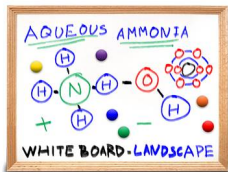

12x16 Magnetic White Dry Erase Marker Board with Wood Frame

FOR CURRENT PRICING, VISIT THE ID # LISTED ABOVE

Product Details

- Magnetic White Board 12x16
- Wood Framed White Marker Board
- Porcelain on Steel Writing Surface
- Write-on with Markers, + Use as a Magnetic Board
- No Ghosting
- Overall Porcelain Whiteboard Frame Size: 12" x 16"
- Overall White Board Frame Depth: 3/4"
- Durable Smooth Porcelain on Steel White Board Surface
- 3 Wood Frame Finishes: **Cherry, Light Oak, and Walnut**
- Factory installed hangers for mounting Portrait or Landscape
- Wood frame (1" WIDE) borders the whiteboard
- Optional Set of Round Magnets
- Optional Dry-Erase Markers in 4 Colors
- Open Face white board displays **for INDOOR use only**
- Call for Custom White Board Sizes + Metal or Wood Framed

Ordering Options

- Frame Orientation: Mounts both Portrait and Landscape
- **Standard Marker Set (4 Colors):** Wipes off Easily (Black, Blue, Green, Red)
- **Magnetic Marker Set with Eraser Cap (4 Colors):** These markers feature an eraser and magnet on each cap. Wipes off Easily (Black, Blue, Green, Red)
- **Dry Eraser & Spray Cleaner / Combo:** Soft pile, the eraser collects dust and marker residue. The pump spray cleaner removes ghosting, grease, dirt, and stains with a clean dry cloth
- **Round Magnets:** Sold in pack of six. 1 1/4" Round Magnets to hold up notes or postings. Comes in Assorted Colors
- Mounting brackets to help mount & secure your frame to the wall