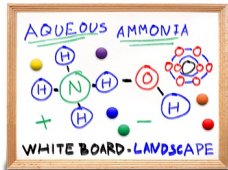

12x16 Magnetic White Dry Erase Marker Board with Wood Frame

FOR CURRENT PRICING, VISIT THE ID # LISTED ABOVE

Product Details

- Magnetic White Board 12x16
- Wood Framed White Marker Board
- Porcelain on Steel Writing Surface
- Write-on with Markers, + Use as a Magnetic Board
- No Ghosting
- Overall Porcelain Whiteboard Frame Size: 12" x 16"
- Overall White Board Frame Depth: 3/4"
- Durable Smooth Porcelain on Steel White Board Surface
- 3 Wood Frame Finishes: **Cherry, Light Oak, and Walnut**
- Factory installed hangers for mounting Portrait or Landscape
- Wood frame (1" WIDE) borders the whiteboard
- Optional Set of Round Magnets
- Optional Dry-Erase Markers in 4 Colors
- Open Face white board displays **for INDOOR use only**
- Call for Custom White Board Sizes + Metal or Wood Framed

Ordering Options

- Frame Orientation: Mounts both Portrait and Landscape
- **Standard Marker Set (4 Colors):** Wipes off Easily (Black, Blue, Green, Red)
- **Magnetic Marker Set with Eraser Cap (4 Colors):** These markers feature an eraser and magnet on each cap. Wipes off Easily (Black, Blue, Green, Red)
- **Dry Eraser & Spray Cleaner / Combo:** Soft pile, the eraser collects dust and marker residue. The pump spray cleaner removes ghosting, grease, dirt, and stains with a clean dry cloth
- **Round Magnets:** Sold in pack of six. 1 1/4" Round Magnets to hold up notes or postings. Comes in Assorted Colors
- Mounting brackets to help mount & secure your frame to the wall

*Marker Sets ships with Magnetic White Board

*Both Combo Options ship in a Separate Box

Model	Overall Size	Orientation	Ships Via	Shipping Weight
MBWPS-WD-1216	12" x 16"	Mounts both Portrait & Landscape	UPS	4 LBS