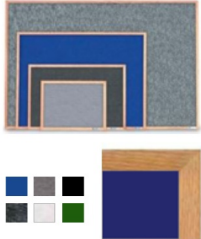

Value Line Wood Framed 12x12 EASY-TACK Display Boards (Open Face with Wooden Frame)

FOR CURRENT PRICING, VISIT THE ID # LISTED ABOVE

Product Details

- **Wood Framed Easy Tack Display Board**
- Wall Display Board
- **Overall Easy Tack Board Wood Frame Size: 12" x 12"**
- Overall Tack Board Frame Depth: 3/4"
- Available in (3) Wood Frame Finishes: Cherry, Light Oak, and Walnut
- **Wood frame (1" WIDE) borders the tack board**
- Self adhesive fabric allows for quick and easy placement of lightweight items
- **NO PUSH PINS or THUMB TACKS NEEDED!**
- Open Face tack board displays are for **INDOOR** use only
- **Call for Custom Display Boards - Metal or Wood Framed**

Ordering Options

- Easy Tack Self Adhesive Fabrics (see 6 colors below)
- **Mounting Brackets** to help mount & secure your frame to the wall

***CUSTOM SIZES AVAILABLE | CALL US**

Model	Overall Size	Orientation	Ships Via	Shipping Weight
TBWD-1212	12" x 12"	Mounts Square	UPS	3 LBS