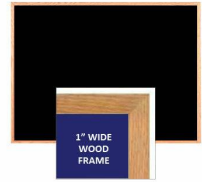

Value Line Wood Framed 36x96 EASY-TACK Display Boards (Open Face with Wooden Frame)

FOR CURRENT PRICING, VISIT THE ID # LISTED ABOVE
FREE SHIPPING

Product Details

- Wood Framed Easy Tack Display Board
- Wall Display Board
- Overall Easy Tack Board Wood Frame Size: 36" x 96"
- Overall Tack Board Frame Depth: 3/4"
- Factory installed hangers allow you to mount Portrait or Landscape
- Available in (3) Wood Frame Finishes: Cherry, Light Oak, and Walnut
- Wood frame (1" WIDE) borders the tack board
- Self adhesive fabric allows for quick and easy placement of lightweight items
- NO PUSH PINS or THUMB TACKS NEEDED!
- Open Face tack board displays are for INDOOR use only
- Call for Custom Display Boards - Metal or Wood Framed

Ordering Options

- Frame Orientation: Mounts both Portrait and Landscape
- Easy Tack Self Adhesive Fabrics (see 6 colors below)
- Mounting Brackets to help mount & secure your frame to the wall

*CUSTOM SIZES AVAILABLE | CALL US

EASY TACK SELF ADHESIVE FABRIC OVER DISPLAY BOARD COLORS

Model	Overall Size	Orientation	Ships Via	Shipping Weight
TBWD-3696	36" x 96"	Mounts both Portrait & Landscape	Freight	36 LBS