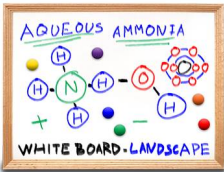

## 36x84 Magnetic White Dry Erase Marker Board with Wood Frame

FOR CURRENT PRICING, VISIT THE ID # LISTED ABOVE  
FREE SHIPPING

### Product Details

- Magnetic White Board 36x84
- Wood Framed White Marker Board
- Porcelain on Steel Writing Surface
- Write-on with Markers, + Use as a Magnetic Board
- No Ghosting
- Overall Porcelain Whiteboard Frame Size: 36" x 84"
- Overall White Board Frame Depth: 3/4"
- Durable Smooth Porcelain on Steel White Board Surface
- 3 Wood Frame Finishes: **Cherry, Light Oak, and Walnut**
- Factory installed hangers for mounting Portrait or Landscape
- Wood frame (1" WIDE) borders the whiteboard
- Optional Sets of 1" Black Round Magnets
- Optional Dry-Erase Markers in 4 Colors
- Open Face white board displays **for INDOOR use only**
- Call for Custom White Board Sizes + Metal or Wood Framed

### Ordering Options

- Frame Orientation: Mounts both Portrait and Landscape
- **Standard Marker Set (4 Colors):** Wipes off Easily (Black, Blue, Green, Red)
- **Magnetic Marker Set with Eraser Cap (4 Colors):** These markers feature an eraser and magnet on each cap. Wipes off Easily (Black, Blue, Green, Red)
- **Dry Eraser & Spray Cleaner / Combo:** Soft pile, the eraser collects dust and marker residue. The pump spray cleaner removes ghosting, grease, dirt, and stains with a clean dry cloth
- **Round Magnets:** Sold in packs of four. 1" Black Round Magnets to hold up notes or postings.
- Mounting brackets to help mount & secure your frame to the wall