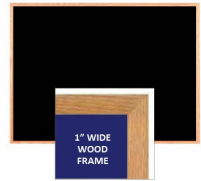

Value Line Wood Framed 20x30 EASY-TACK Display Boards (Open Face with Wooden Frame)

FOR CURRENT PRICING, VISIT THE ID # LISTED ABOVE

Product Details

- Wood Framed Easy Tack Display Board
- Wall Display Board
- Overall Easy Tack Board Wood Frame Size: 20" x 30"
- Overall Tack Board Frame Depth: 3/4"
- Factory installed hangers allow you to mount Portrait or Landscape
- Available in (3) Wood Frame Finishes: Cherry, Light Oak, and Walnut
- Wood frame (1" WIDE) borders the tack board
- Self adhesive fabric allows for quick and easy placement of lightweight items
- **NO PUSH PINS or THUMB TACKS NEEDED!**
- Open Face tack board displays are for INDOOR use only
- Call for Custom Display Boards - Metal or Wood Framed

Ordering Options

- Frame Orientation: Mounts both Portrait and Landscape
- Easy Tack Self Adhesive Fabrics (see 6 colors below)
- Mounting Brackets to help mount & secure your frame to the wall

***CUSTOM SIZES AVAILABLE | CALL US**