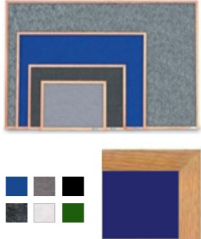

Value Line Wood Framed 20x30 EASY-TACK Display Boards (Open Face with Wooden Frame)

FOR CURRENT PRICING, VISIT THE ID # LISTED ABOVE

Product Details

- Wood Framed Easy Tack Display Board
- Wall Display Board
- Overall Easy Tack Board Wood Frame Size: 20" x 30"
- Overall Tack Board Frame Depth: 3/4"
- Factory installed hangers allow you to mount Portrait or Landscape
- Available in (3) Wood Frame Finishes: Cherry, Light Oak, and Walnut
- Wood frame (1" WIDE) borders the tack board
- Self adhesive fabric allows for quick and easy placement of lightweight items
- **NO PUSH PINS or THUMB TACKS NEEDED!**
- Open Face tack board displays are for INDOOR use only
- Call for Custom Display Boards - Metal or Wood Framed

Ordering Options

- Frame Orientation: Mounts both Portrait and Landscape
- Easy Tack Self Adhesive Fabrics (see 6 colors below)
- Mounting Brackets to help mount & secure your frame to the wall

***CUSTOM SIZES AVAILABLE | CALL US**