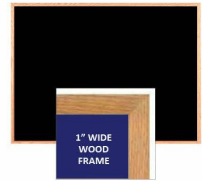

Value Line Wood Framed 12x84 EASY-TACK Display Boards (Open Face with Wooden Frame)

FOR CURRENT PRICING, VISIT THE ID # LISTED ABOVE

Product Details

- Wood Framed Easy Tack Display Board
- Wall Display Board
- Overall Easy Tack Board Wood Frame Size: 12" x 84"
- Overall Tack Board Frame Depth: 3/4"
- Factory installed hangers allow you to mount Portrait or Landscape
- Available in (3) Wood Frame Finishes: Cherry, Light Oak, and Walnut
- Wood frame (1" WIDE) borders the tack board
- Self adhesive fabric allows for quick and easy placement of lightweight items
- **NO PUSH PINS or THUMB TACKS NEEDED!**
- Open Face tack board displays are for INDOOR use only
- Call for Custom Display Boards - Metal or Wood Framed

Ordering Options

- Frame Orientation: Mounts both Portrait and Landscape
- Easy Tack Self Adhesive Fabrics (see 6 colors below)
- Mounting Brackets to help mount & secure your frame to the wall

***CUSTOM SIZES AVAILABLE | CALL US**