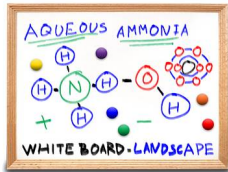

18x18 Magnetic White Dry Erase Marker Board with Wood Frame

FOR CURRENT PRICING, VISIT THE ID # LISTED ABOVE

Product Details

- Magnetic White Board 18x18
- Wood Framed White Marker Board
- Porcelain-on-Steel Writing Surface - **No Ghosting**
- Write-on with Markers, + Use as a Magnetic Board
- Overall Porcelain Whiteboard Frame Size: 18" x 18"
- Overall White Board Frame Depth: 3/4"
- Durable Smooth Porcelain-on-Steel Glossy White Board Surface
- 3 Wood Frame Finishes: **Cherry, Light Oak, and Walnut**
- Factory installed hangers for mounting Portrait or Landscape
- Wood frame (1" WIDE) borders the whiteboard
- **Optional:** Set of Round Magnets
- **Optional:** Dry-Erase Markers in 4 Colors
- Open Face white board displays **for INDOOR use only**
- Contact Us for Custom White Board Sizes; Metal and Wood Framed

Ordering Options

- **Standard Marker Set (4 Colors):** Wipes off Easily (Black, Blue, Green, Red)
- **Magnetic Marker Set with Eraser Cap (4 Colors):** These markers feature an eraser and magnet on each cap. Wipes off Easily (Black, Blue, Green, Red)
- **Dry Eraser & Spray Cleaner / Combo:** Soft pile, the eraser collects dust and marker residue. The pump spray cleaner removes ghosting, grease, dirt, and stains with a clean dry cloth
- **Round Magnets:** Sold in packs of four. 1" Black Round Magnets to hold up notes or postings.
- Mounting brackets to help mount & secure your frame to the wall

*Marker Set ships with Magnetic White Board

*Both Combo Options ship in a Separate Box

Model	Overall Size	Orientation	Ships Via	Shipping Weight
MBWPS-WD-1818	18" x 18"	Square	UPS	5 LBS