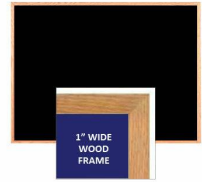

Value Line Wood Framed 36x84 EASY-TACK Display Boards (Open Face with Wooden Frame)

FOR CURRENT PRICING, VISIT THE ID # LISTED ABOVE
FREE SHIPPING

Product Details

- **Wood Framed Easy Tack Display Board**
- Wall Display Board
- **Overall Easy Tack Board Wood Frame Size: 36" x 84"**
- Overall Tack Board Frame Depth: 3/4"
- Factory installed hangers allow you to mount Portrait or Landscape
- Available in (3) Wood Frame Finishes: Cherry, Light Oak, and Walnut
- **Wood frame (1" WIDE) borders the tack board**
- Self adhesive fabric allows for quick and easy placement of lightweight items
- **NO PUSH PINS or THUMB TACKS NEEDED!**
- Open Face tack board displays are for **INDOOR** use only
- **Call for Custom Display Boards - Metal or Wood Framed**

Ordering Options

- Frame Orientation: Mounts both Portrait and Landscape
- Easy Tack Self Adhesive Fabrics (see 6 colors below)
- **Mounting Brackets** to help mount & secure your frame to the wall

***CUSTOM SIZES AVAILABLE | CALL US**

EASY TACK SELF ADHESIVE FABRIC OVER DISPLAY BOARD COLORS

Model	Overall Size	Orientation	Ships Via	Shipping Weight
TBWD-3684	36" x 84"	Mounts both Portrait & Landscape	Freight	32 LBS