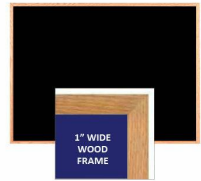

Value Line Wood Framed 48x36 EASY-TACK Display Boards (Open Face with Wooden Frame)

FOR CURRENT PRICING, VISIT THE ID # LISTED ABOVE

Product Details

- Wood Framed Easy Tack Display Board
- Wall Display Board
- Overall Easy Tack Board Wood Frame Size: 48" x 36"
- Overall Tack Board Frame Depth: 3/4"
- Factory installed hangers allow you to mount Portrait or Landscape
- Available in (3) Wood Frame Finishes: Cherry, Light Oak, and Walnut
- Wood frame (1" WIDE) borders the tack board
- Self adhesive fabric allows for quick and easy placement of lightweight items
- **NO PUSH PINS or THUMB TACKS NEEDED!**
- Open Face tack board displays are for INDOOR use only
- Call for Custom Display Boards - Metal or Wood Framed

Ordering Options

- Frame Orientation: Mounts both Portrait and Landscape
- Easy Tack Self Adhesive Fabrics (see 6 colors below)
- Mounting Brackets to help mount & secure your frame to the wall

***CUSTOM SIZES AVAILABLE | CALL US**

Model	Overall Size	Orientation	Ships Via	Shipping Weight
TBWD-4836	48" x 36"	Mounts both Portrait & Landscape	UPS	16 LBS