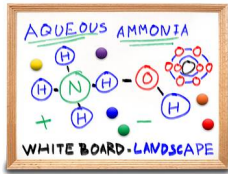

14x14 Magnetic White Dry Erase Marker Board with Wood Frame

FOR CURRENT PRICING, VISIT THE ID # LISTED ABOVE

Product Details

- Magnetic White Board 14x14
- Wood Framed White Marker Board
- Porcelain on Steel Writing Surface
- Write-on with Markers, + Use as a Magnetic Board
- No Ghosting
- Overall Porcelain Whiteboard Frame Size: 14" x 14"
- Overall White Board Frame Depth: 3/4"
- Durable Smooth Porcelain on Steel White Board Surface
- 3 Wood Frame Finishes: **Cherry, Light Oak, and Walnut**
- Factory installed hangers for mounting Portrait or Landscape
- Wood frame (1" WIDE) borders the whiteboard
- Optional Set of Round Magnets
- Optional Dry-Erase Markers in 4 Colors
- Open Face white board displays **for INDOOR use only**
- Call for Custom White Board Sizes + Metal or Wood Framed

Ordering Options

- **Standard Marker Set (4 Colors):** Wipes off Easily (Black, Blue, Green, Red)
- **Magnetic Marker Set with Eraser Cap (4 Colors):** These markers feature an eraser and magnet on each cap. Wipes off Easily (Black, Blue, Green, Red)
- **Dry Eraser & Spray Cleaner / Combo:** Soft pile, the eraser collects dust and marker residue. The pump spray cleaner removes ghosting, grease, dirt, and stains with a clean dry cloth
- **Round Magnets:** Sold in pack of six. 1 1/4" Round Magnets to hold up notes or postings. Comes in Assorted Colors
- Mounting brackets to help mount & secure your frame to the wall