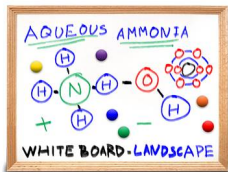

12x60 Magnetic White Dry Erase Marker Board with Wood Frame

FOR CURRENT PRICING, VISIT THE ID # LISTED ABOVE

Product Details

- Magnetic White Board 12x60
- Wood Framed White Marker Board
- Porcelain on Steel Writing Surface
- Write-on with Markers, + Use as a Magnetic Board
- No Ghosting
- Overall Porcelain Whiteboard Frame Size: 12" x 60"
- Overall White Board Frame Depth: 3/4"
- Durable Smooth Porcelain on Steel White Board Surface
- 3 Wood Frame Finishes: **Cherry, Light Oak, and Walnut**
- Factory installed hangers for mounting Portrait or Landscape
- Wood frame (1" WIDE) borders the whiteboard
- Optional Set of Round Magnets
- Optional Dry-Erase Markers in 4 Colors
- Open Face white board displays **for INDOOR use only**
- Call for Custom White Board Sizes + Metal or Wood Framed

Ordering Options

- Frame Orientation: Mounts both Portrait and Landscape
- **Standard Marker Set (4 Colors):** Wipes off Easily (Black, Blue, Green, Red)
- **Magnetic Marker Set with Eraser Cap (4 Colors):** These markers feature an eraser and magnet on each cap. Wipes off Easily (Black, Blue, Green, Red)
- **Dry Eraser & Spray Cleaner / Combo:** Soft pile, the eraser collects dust and marker residue. The pump spray cleaner removes ghosting, grease, dirt, and stains with a clean dry cloth
- **Round Magnets:** Sold in pack of six. 1 1/4" Round Magnets to hold up notes or postings. Comes in Assorted Colors
- Mounting brackets to help mount & secure your frame to the wall