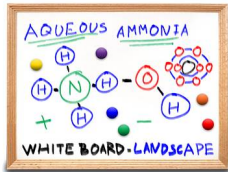

## 36x72 Magnetic White Dry Erase Marker Board with Wood Frame

FOR CURRENT PRICING, VISIT THE ID # LISTED ABOVE  
FREE SHIPPING

### Product Details

- Magnetic White Board 36x72
- Wood Framed White Marker Board
- Porcelain on Steel Writing Surface
- Write-on with Markers, + Use as a Magnetic Board
- No Ghosting
- Overall Porcelain Whiteboard Frame Size: 36" x 72"
- Overall White Board Frame Depth: 3/4"
- Durable Smooth Porcelain on Steel White Board Surface
- 3 Wood Frame Finishes: **Cherry, Light Oak, and Walnut**
- Factory installed hangers for mounting Portrait or Landscape
- Wood frame (1" WIDE) borders the whiteboard
- Optional Set of Round Magnets
- Optional Dry-Erase Markers in 4 Colors
- Open Face white board displays **for INDOOR use only**
- Call for Custom White Board Sizes + Metal or Wood Framed

### Ordering Options

- Frame Orientation: Mounts both Portrait and Landscape
- **Standard Marker Set (4 Colors):** Wipes off Easily (Black, Blue, Green, Red)
- **Magnetic Marker Set with Eraser Cap (4 Colors):** These markers feature an eraser and magnet on each cap. Wipes off Easily (Black, Blue, Green, Red)
- **Dry Eraser & Spray Cleaner / Combo:** Soft pile, the eraser collects dust and marker residue. The pump spray cleaner removes ghosting, grease, dirt, and stains with a clean dry cloth
- **Round Magnets:** Sold in pack of six. 1 1/4" Round Magnets to hold up notes or postings. Comes in Assorted Colors
- Mounting brackets to help mount & secure your frame to the wall