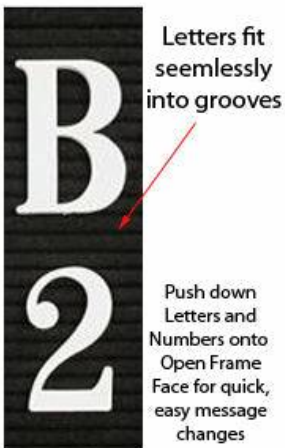

Open Face Vinyl Letter Board 12x48 Wood Frame

FOR CURRENT PRICING, VISIT THE ID # LISTED ABOVE
FREE SHIPPING

Product Details

- **Wood Framed Vinyl Letter Board**
- Overall Framed Letter Board Size: **12 x 48**
- Letter Board with Changeable Letters
- Message Display Board Depth: **3/4"**
- **1" Wide Wood frame borders the Vinyl Letter Board**
- Durable vinyl letter board with **1/4"** grooves
- Grooved Display Board allows for easy letter and number insertion
- **Plastic Letter Sets Required for creating Announcements & Messages**
- **3/4" White Helvetica letters and numbers included (290 Characters)**
- Hanging Hardware is riveted onto the back for easy wall or ceiling mount
- **12" x 48"** Open Face letter boards displays ideal **for INDOOR use only**
- **Call for Custom Metal Framed or Wood Framed Letterboards**

Ordering Options

- Frame Orientation: Portrait or Landscape
- Optional colors for vinyl letterboard panel
- Multiple wood frames available (see options below)
- Optional letter & character sets (**1/2", 3/4", 1", 2", 3"**)

*CUSTOM SIZES AVAILABLE | CALL US

Portrait or Landscape

Model	Overall Letter Board Size	Ships Via	Shipping Weight
OFWLBV-1248	12" x 48"	UPS	18