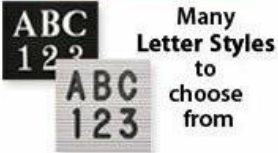

Open Face Vinyl Letter Board 12x48 Wood Frame

FOR CURRENT PRICING, VISIT THE ID # LISTED ABOVE
FREE SHIPPING

Product Details

- **Wood Framed Vinyl Letter Board**
- Overall Framed Letter Board Size: **12 x 48**
- Letter Board with Changeable Letters
- Message Display Board Depth: **3/4"**
- **1" Wide Wood frame borders the Vinyl Letter Board**
- Durable vinyl letter board with **1/4"** grooves
- Grooved Display Board allows for easy letter and number insertion
- **Plastic Letter Sets Required for creating Announcements & Messages**
- **3/4" White Helvetica letters and numbers included (290 Characters)**
- Hanging Hardware is riveted onto the back for easy wall or ceiling mount
- **12" x 48"** Open Face letter boards displays ideal **for INDOOR use only**
- **Call for Custom Metal Framed or Wood Framed Letterboards**

Ordering Options

- Frame Orientation: Portrait or Landscape
- Optional colors for vinyl letterboard panel
- Multiple wood frames available (see options below)
- Optional letter & character sets (**1/2", 3/4", 1", 2", 3"**)

***CUSTOM SIZES AVAILABLE | CALL US**

Portrait or Landscape

Model	Overall Letter Board Size	Ships Via	Shipping Weight
OFWLBV-1248	12" x 48"	UPS	18