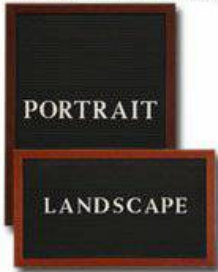

Portrait or Landscape

Model	Overall Letter Board Size	Ships Via	Shipping Weight
OFWLBV-1248	12" x 48"	UPS	18