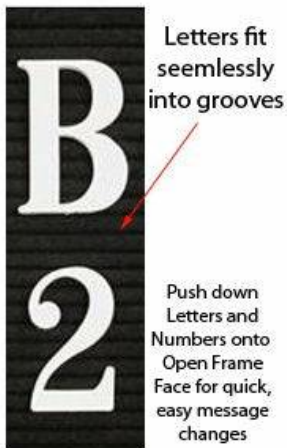

Open Face Felt Letter Board 18x24 Wood Frame | in 3 Wood Finishes and 5 Felt Colors

FOR CURRENT PRICING, VISIT THE ID # LISTED ABOVE
FREE SHIPPING

Product Details

- Wood Framed Felt Letter Board
- Overall Framed Letter Board Size: **18 x 24**
- Overall Message Display Board Depth: **3/4"**
- 1" Wide Wood frame borders the felt letter board
- Attractive felt letter board with 1/4" grooves
- Easy letter and number insertion
- 3/4" White Helvetica letters and numbers included (290 Characters)
- Hanging Hardware is riveted onto the back for easy wall or ceiling mount
- 18" x 24" Open Face letter boards displays **for INDOOR use only**
- Call to Customize Open Frame Face Wood Letterboard

Ordering Options

- Frame Orientation: Portrait or Landscape
- Optional colors for felt letterboard panel
- Multiple wood frames available (see options below)
- Optional letter & character sets (1/2", 3/4", 1", 2", 3")

***CUSTOM SIZES AVAILABLE | CALL US**

Portrait or Landscape

Model	Overall Letter Board Size	Ships Via	Shipping Weight
OFWLBF-1824	18" x 24"	UPS	10