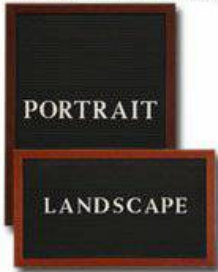

Open Face Felt Letter Board 18x24 Wood Frame | in 3 Wood Finishes and 5 Felt Colors

FOR CURRENT PRICING, VISIT THE ID # LISTED ABOVE
FREE SHIPPING

Product Details

- Wood Framed Felt Letter Board
- Overall Framed Letter Board Size: **18 x 24**
- Overall Message Display Board Depth: **3/4"**
- 1" Wide Wood frame borders the felt letter board
- Attractive felt letter board with 1/4" grooves
- Easy letter and number insertion
- 3/4" White Helvetica letters and numbers included (290 Characters)
- Hanging Hardware is riveted onto the back for easy wall or ceiling mount
- 18" x 24" Open Face letter boards displays **for INDOOR use only**
- Call to Customize Open Frame Face Wood Letterboard

Ordering Options

- Frame Orientation: Portrait or Landscape
- Optional colors for felt letterboard panel
- Multiple wood frames available (see options below)
- Optional letter & character sets (1/2", 3/4", 1", 2", 3")

***CUSTOM SIZES AVAILABLE | CALL US**

Portrait or Landscape

Model	Overall Letter Board Size	Ships Via	Shipping Weight
OFWLBF-1824	18" x 24"	UPS	10