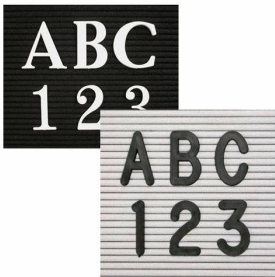

**Open Face Felt Letter Board 12x18 Wood Frame**

FOR CURRENT PRICING, VISIT THE ID # LISTED ABOVE  
FREE SHIPPING

**Product Details**

- **Wood Framed Felt Letter Board**
- Overall Framed Letter Board Size: **12 x 18**
- Overall Message Display Board Depth: 3/4"
- **1" Wide Wood frame borders the felt letter board**
- Attractive felt letter board with 1/4" grooves allows for easy letter and number insertion
- **3/4" White Helvetica letters and numbers included (290 Characters)**
- Hanging Hardware is riveted onto the back for easy wall or ceiling mount
- **12" x 18"** Open Face letter boards displays **for INDOOR use only**
- **Call to Customize Open Frame Face Wood Letterboard**

**Ordering Options**

- Frame Orientation: Portrait or Landscape
- Optional colors for felt letterboard panel
- Multiple wood frames available (see options below)
- Optional letter & character sets (1/2", 3/4", 1", 2", 3")

**\*CUSTOM SIZES AVAILABLE | CALL US**

Model	Overall Letter Board Size	Ships Via	Shipping Weight
OFWLBF-1218	12" x 18"	UPS	9