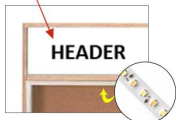

Indoor Enclosed Wood Bulletin Boards with 2-3 Sliding Glass Doors, Personalized Message Header and LED Lighting, 20+ Sizes

FOR CURRENT PRICING, VISIT THE ID # LISTED ABOVE

Product Details

CUSTOM HEADERS
ARE AVAILABLE