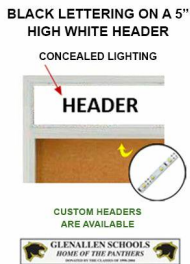

Lighting Information

- Top Lighting - an LED strip is placed across the top and shines downward
- UL approved LED Strip Lighting
- Cool White LED Lighting
- LED Life: 50,000 hours
- We provide a 3-wire cord attached to the ballast / transformer inside the display case.
- When installing you should use a licensed electrician / installer to bring power to the display. The installer will best decide where to exit the hardwire provided (we do not provide an exit hole as we feel its best for the installer to decide the best exit point for power supply).

Ordering Options

- Painted Cork and Fabric Colors over Cork
- Plastic Clear or Multi-Color Push Pins (100 per box)

Model	Overall Size	Viewable Area	Number of Doors	Weight	Ships Via