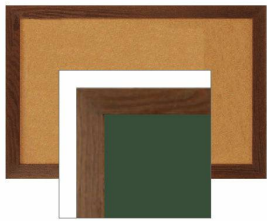

## WIDE WOOD 18x18 Framed Cork Bulletin Board (Open Face with 2" Wide Wood Frame)

FOR CURRENT PRICING, VISIT THE ID # LISTED ABOVE

### Product Details

- o **Wide Wood Framed Cork Board**
- o Wall Mount Cork Bulletin Board
- o **Cork Board Frame Size: 18" x 18"**
- o **Wooden Frame Profile 2" Wide**
- o Overall Bulletin Board Frame Depth: **3/4"**
- o Available in **3 Wood Frame Finishes: Cherry, Light Oak, and Walnut**
- o Self sealing natural cork, laminated to sturdy fiberboard
- o **Wood frame (2" WIDE) borders the cork board**
- o Constructed from solid hardwood with an attractive frame finish
- o Open Face 18x18 cork board displays **for INDOOR use only**
- o **Call for Custom Open Face Wide Wood Frame Bulletin Boards**

### Ordering Options

2" WIDE FRAME

- Fabric Covering over Cork bulletin board (see 10 colors below)
- Painted Corkboard Colors (see 4 colors below)
- Hard Plastic Push Pins: Clear or Multi-Color push pins (100 per box)
- Mounting brackets to help mount & secure your frame to the wall