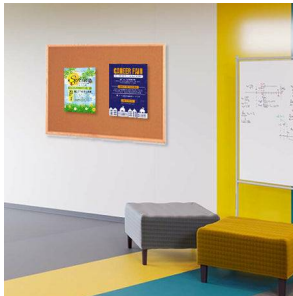

Value Line 48x60 Wood Framed Cork Bulletin Board | Open Face with Hardwood Trim

FOR CURRENT PRICING, VISIT THE ID # LISTED ABOVE

Product Details

- Value Line Cork Board
- Wooden Framed Cork Bulletin Board
- Open Face Message Corkboard
- Overall Cork Board Frame Size: 48" x 60"
- Wall Mount Cork Board Frame
- Wood frame (1" WIDE) borders the cork board
- Overall Framed Bulletin Board Depth: 3/4"
- Available in 3 Wood Frame Finishes: Cherry, Light Oak, and Walnut
- Factory installed hangers allow you to mount Portrait or Landscape
- Natural tan cork laminated to sturdy fiberboard
- 48x60 Open Face corkboard displays for **INDOOR use only**
- Call to customize Open Wood Frame Bulletin Boards

Ordering Options

- Fabric Covering over Cork bulletin board (see 10 colors below)
- Painted Corkboard Colors (see 4 colors below)
- Hard Plastic Push Pins: Clear or Multi-Color push pins (100 per box)
- Mounting brackets to help mount & secure your frame to the wall

***CUSTOM SIZES AVAILABLE | CALL US**

Model	Overall Size	Orientation	Ships Via	Shipping Weight
OFCVW-4860	48" x 60"	Mounts both Portrait & Landscape	Freight	25 LBS