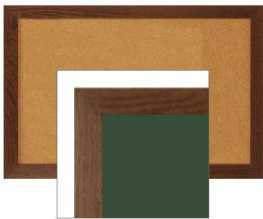

WIDE WOOD 48x96 Framed Cork Bulletin Board Open Face - No Doors

FOR CURRENT PRICING, VISIT THE ID # LISTED ABOVE

Product Details

- o **Wide Wood Framed Cork Board**
- o Wall Mount Cork Bulletin Board
- o Wood Profile 2" Wide
- o **Cork Board Frame Size: 48" x 96"**
- o Overall Bulletin Board Frame Depth: 3/4"
- o Available in 3 Wood Frame Finishes: **Cherry, Light Oak, and Walnut**
- o **Factory installed hangers allow you to mount Portrait or Landscape**
- o Self sealing natural cork, laminated to sturdy fiberboard
- o **Wood frame (2" WIDE) borders the cork board**
- o Constructed from solid hardwood with an attractive frame finish
- o Open Face 48x96 cork board displays **for INDOOR use only**
- o **Call for Custom Open Face Wide Wood Frame Bulletin Boards**

2" WIDE FRAME

Ordering Options

- Fabric Covering over Cork bulletin board (see 10 colors below)
- Painted Corkboard Colors (see 4 colors below)
- Hard Plastic Push Pins: Clear or Multi-Color push pins (100 per box)
- Mounting brackets to help mount & secure your frame to the wall

***CUSTOM SIZES AVAILABLE | CALL US**

| Model | Overall Size | Orientation | Ships Via | Shipping Weight |
|------------|--------------|----------------------------------|-----------|-----------------|
| OFCWW-4896 | 48" x 96" | Mounts both Portrait & Landscape | Freight | 40 LBS |