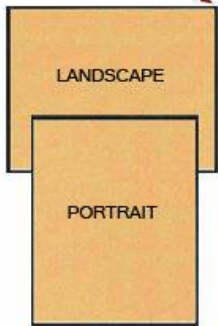

Ordering Options

- Fabric Covering over Cork bulletin board (see 10 colors below)
- Painted Corkboard Colors (see 4 colors below)
- Hard Plastic Push Pins: Clear or Multi-Color push pins (100 per box)

PLASTIC FRAME
with MITERED CORNERS