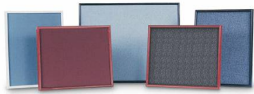

Plastic Framed Cork Board 22" x 28" Bulletin Board

FOR CURRENT PRICING, VISIT THE ID # LISTED ABOVE

Product Details

- Plastic Framed Cork Bulletin Board
- Overall Cork Board Plastic Frame Size: 22" x 28"
- Bulletin Board Frame Depth: 1"
- Tackboard 22x28 frame has mitered corners
- Available in (4) Plastic Frame Colors: Black, Grey, White or Burgundy
- Factory installed hangers allow you to mount Portrait or Landscape
- Self sealing natural cork, laminated to sturdy fiberboard
- Plastic frame (3/4" WIDE) borders the cork board
- Open Face cork display boards are for INDOOR use only

Ordering Options

- Fabric Covering over Cork bulletin board (see 10 colors below)
- Painted Corkboard Colors (see 4 colors below)
- Hard Plastic Push Pins: Clear or Multi-Color push pins (100 per box)

PLASTIC FRAME
with MITERED CORNERS

CORK BOARD MOUNTS BOTH
PORTRAIT or LANDSCAPE

Model	Overall Size	Orientation	Ships Via	Shipping Weight
OFCP-2228	22" x 28"	Mounts both Portrait & Landscape	UPS	8 LBS