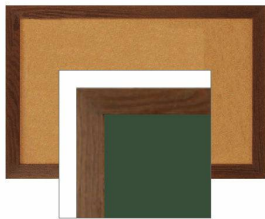

WIDE WOOD 12x60 Framed Cork Bulletin Board (Open Face with 2" Wide Wood Frame)

FOR CURRENT PRICING, VISIT THE ID # LISTED ABOVE

Product Details

- o **Wide Wood Framed Cork Board**
- o Wall Mount Cork Bulletin Board
- o **Cork Board Frame Size: 12" x 60"**
- o **Wooden Frame Profile 2" Wide**
- o Overall Bulletin Board Frame Depth: 3/4"
- o Available in 3 Wood Frame Finishes: Cherry, Light Oak, and Walnut
- o **Factory installed hangers allow you to mount Portrait or Landscape**
- o Self sealing natural cork, laminated to sturdy fiberboard
- o **Wood frame (2" WIDE) borders the cork board**
- o Constructed from solid hardwood with an attractive frame finish
- o Open Face 12x60 cork board displays for **INDOOR** use only
- o **Call for Custom Open Face Wide Wood Frame Bulletin Boards**

2" WIDE FRAME

Ordering Options

- Fabric Covering over Cork bulletin board (see 10 colors below)
- Painted Corkboard Colors (see 4 colors below)
- Hard Plastic Push Pins: Clear or Multi-Color push pins (100 per box)
- Mounting brackets to help mount & secure your frame to the wall

***CUSTOM SIZES AVAILABLE | CALL US**

Model	Overall Size	Orientation	Ships Via	Shipping Weight
OFCWW-1260	12" x 60"	Mounts both Portrait & Landscape	UPS	10 LBS