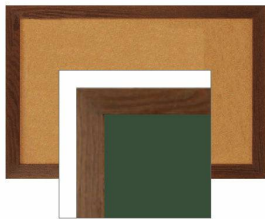

WIDE WOOD 12x60 Framed Cork Bulletin Board (Open Face with 2" Wide Wood Frame)

FOR CURRENT PRICING, VISIT THE ID # LISTED ABOVE

Product Details

- **Wide Wood Framed Cork Board**
- Wall Mount Cork Bulletin Board
- **Cork Board Frame Size: 12" x 60"**
- **Wooden Frame Profile 2" Wide**
- Overall Bulletin Board Frame Depth: 3/4"
- Available in 3 Wood Frame Finishes: Cherry, Light Oak, and Walnut
- Factory installed hangers allow you to mount Portrait or Landscape
- Self sealing natural cork, laminated to sturdy fiberboard
- **Wood frame (2" WIDE) borders the cork board**
- Constructed from solid hardwood with an attractive frame finish
- Open Face 12x60 cork board displays for **INDOOR** use only
- **Call for Custom Open Face Wide Wood Frame Bulletin Boards**

2" WIDE FRAME

Ordering Options

- Fabric Covering over Cork bulletin board (see 10 colors below)
- Painted Corkboard Colors (see 4 colors below)
- Hard Plastic Push Pins: Clear or Multi-Color push pins (100 per box)
- Mounting brackets to help mount & secure your frame to the wall

***CUSTOM SIZES AVAILABLE | CALL US**

Model	Overall Size	Orientation	Ships Via	Shipping Weight
OFCWW-1260	12" x 60"	Mounts both Portrait & Landscape	UPS	10 LBS