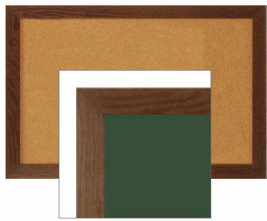

WIDE WOOD 16x16 Framed Cork Bulletin Board (Open Face with 2" Wide Wood Frame)

FOR CURRENT PRICING, VISIT THE ID # LISTED ABOVE

Product Details

- o **Wide Wood Framed Cork Board**
- o Wall Mount Cork Bulletin Board
- o **Cork Board Frame Size: 16" x 16"**
- o **Wooden Frame Profile 2" Wide**
- o Overall Bulletin Board Frame Depth: 3/4"
- o Available in 3 Wood Frame Finishes: *Cherry, Light Oak, and Walnut*
- o Self sealing natural cork, laminated to sturdy fiberboard
- o **Wood frame (2" WIDE) borders the cork board**
- o Constructed from solid hardwood with an attractive frame finish
- o Open Face 16x16 cork board displays **for INDOOR use only**
- o [Call for Custom Open Face Wide Wood Frame Bulletin Boards](#)

Ordering Options

2" WIDE FRAME

- Fabric Covering over Cork bulletin board (see 10 colors below)
- Painted Corkboard Colors (see 4 colors below)
- Hard Plastic Push Pins: Clear or Multi-Color push pins (100 per box)
- Mounting brackets to help mount & secure your frame to the wall