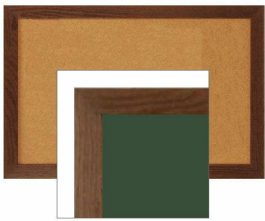

WIDE WOOD 12x84 Framed Cork Bulletin Board (Open Face with 2" Wide Wood Frame)

FOR CURRENT PRICING, VISIT THE ID # LISTED ABOVE

Product Details

- **Wide Wood Framed Cork Board**
- Wall Mount Cork Bulletin Board
- **Cork Board Frame Size: 12" x 84"**
- **Wooden Frame Profile 2" Wide**
- Overall Bulletin Board Frame Depth: 3/4"
- Available in 3 Wood Frame Finishes: Cherry, Light Oak, and Walnut
- Factory installed hangers allow you to mount Portrait or Landscape
- Self sealing natural cork, laminated to sturdy fiberboard
- **Wood frame (2" WIDE) borders the cork board**
- Constructed from solid hardwood with an attractive frame finish
- Open Face 12x84 cork board displays for **INDOOR** use only
- **Call for Custom Open Face Wide Wood Frame Bulletin Boards**

2" WIDE FRAME

Ordering Options

- Fabric Covering over Cork bulletin board (see 10 colors below)
- Painted Corkboard Colors (see 4 colors below)
- Hard Plastic Push Pins: Clear or Multi-Color push pins (100 per box)
- Mounting brackets to help mount & secure your frame to the wall

***CUSTOM SIZES AVAILABLE | CALL US**

Model	Overall Size	Orientation	Ships Via	Shipping Weight
OFCWW-1284	12" x 84"	Mounts both Portrait & Landscape	UPS	14 LBS