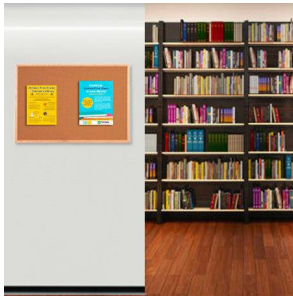

Value Line 48x48 Wood Framed Cork Bulletin Board | Open Face with Hardwood Trim

FOR CURRENT PRICING, VISIT THE ID # LISTED ABOVE

Product Details

- Value Line Cork Board
- Wooden Framed Cork Bulletin Board
- Open Face Message Corkboard
- Overall Cork Board Frame Size: 48" x 48"
- Wall Mount Cork Board Frame
- Wood frame (1" WIDE) borders the cork board
- Overall Framed Bulletin Board Depth: 3/4"
- Available in 3 Wood Frame Finishes: Cherry, Light Oak, and Walnut
- Factory installed hangers allow you to mount Square
- Natural tan cork laminated to sturdy fiberboard
- 48x48 Open Face corkboard displays for **INDOOR use only**
- Call to customize Open Wood Frame Bulletin Boards

Ordering Options

- Fabric Covering over Cork bulletin board (see 10 colors below)
- Painted Corkboard Colors (see 4 colors below)
- Hard Plastic Push Pins: Clear or Multi-Color push pins (100 per box)
- Mounting brackets to help mount & secure your frame to the wall