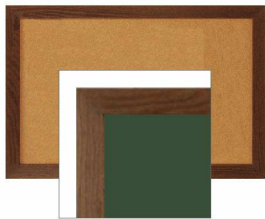

WIDE WOOD 36x60 Framed Cork Bulletin Board (Open Face with 2" Wide Wood Frame)

FOR CURRENT PRICING, VISIT THE ID # LISTED ABOVE

Product Details

- Wide Wood Framed Cork Board
- Wall Mount Cork Bulletin Board
- Wooden Frame Profile: 2" Wide
- Cork Board Frame Size: 36" x 60"
- Overall Bulletin Board Frame Depth: 3/4"
- Available in 3 Wood Frame Finishes: **Cherry, Light Oak, Walnut**
- Factory installed hangers allow you to mount Portrait or Landscape
- Self sealing natural cork, laminated to sturdy fiberboard
- Wood frame (2" WIDE) borders the cork board
- Constructed from solid hardwood with an attractive finish
- Open Face 36x60 cork board displays are for **INDOOR** use only
- Call for Custom Open Wide Wood Frame Bulletin Boards

2" WIDE FRAME

Ordering Options

- Fabric Covering over Cork bulletin board (see 10 colors below)
- Painted Corkboard Colors (see 4 colors below)
- Hard Plastic Push Pins: Clear or Multi-Color push pins (100 per box)
- Mounting brackets to help mount & secure your frame to the wall

***CUSTOM SIZES AVAILABLE | CALL US**

Model	Overall Size	Orientation	Ships Via	Shipping Weight
OFCWW-3660	36" x 60"	Mounts both Portrait & Landscape	Freight	20 LBS