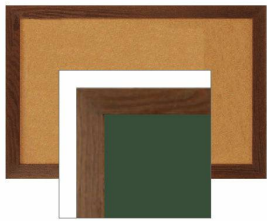

WIDE WOOD 12x12 Framed Cork Bulletin Board (Open Face with 2" Wide Wood Frame)

FOR CURRENT PRICING, VISIT THE ID # LISTED ABOVE

Product Details

- o **Wide Wood Framed Cork Board**
- o Wall Mount Cork Bulletin Board
- o **Cork Board Frame Size: 12" x 12"**
- o **Wooden Frame Profile 2" Wide**
- o Overall Bulletin Board Frame Depth: **3/4"**
- o Available in **3 Wood Frame Finishes: Cherry, Light Oak, and Walnut**
- o Self sealing natural cork, laminated to sturdy fiberboard
- o **Wood frame (2" WIDE) borders the cork board**
- o Constructed from solid hardwood with an attractive frame finish
- o Open Face 12x12 cork board displays **for INDOOR use only**
- o **Call for Custom Open Face Wide Wood Frame Bulletin Boards**

Ordering Options

2" WIDE FRAME

- Fabric Covering over Cork bulletin board (see 10 colors below)
- Painted Corkboard Colors (see 4 colors below)
- Hard Plastic Push Pins: Clear or Multi-Color push pins (100 per box)
- Mounting brackets to help mount & secure your frame to the wall