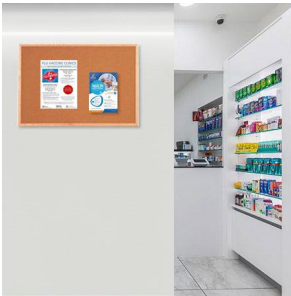

Value Line 12x48 Wood Framed Cork Bulletin Board | Open Face with Hardwood Trim

FOR CURRENT PRICING, VISIT THE ID # LISTED ABOVE

Product Details

- Value Line Cork Board
- Wooden Framed Cork Bulletin Board
- Open Face Message Corkboard
- Overall Cork Board Frame Size: 12" x 48"
- Wall Mount Cork Board Frame
- Wood frame (1" WIDE) borders the cork board
- Overall Framed Bulletin Board Depth: 3/4"
- Available in 3 Wood Frame Finishes: Cherry, Light Oak, and Walnut
- Factory installed hangers allow you to mount Portrait or Landscape
- Natural tan cork laminated to sturdy fiberboard
- 12x48 Open Face corkboard displays for **INDOOR use only**
- Call to customize Open Wood Frame Bulletin Boards

Ordering Options

- Fabric Covering over Cork bulletin board (see 10 colors below)
- Painted Corkboard Colors (see 4 colors below)
- Hard Plastic Push Pins: Clear or Multi-Color push pins (100 per box)
- Mounting brackets to help mount & secure your frame to the wall