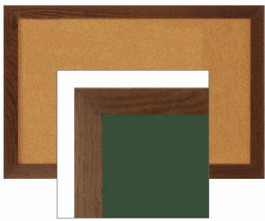

## WIDE WOOD 12x16 Framed Cork Bulletin Board (Open Face with 2" Wide Wood Frame)

FOR CURRENT PRICING, VISIT THE ID # LISTED ABOVE

### Product Details

- **Wide Wood Framed Cork Board**
- Wall Mount Cork Bulletin Board
- **Cork Board Frame Size: 12" x 16"**
- **Wooden Frame Profile 2" Wide**
- Overall Bulletin Board Frame Depth: 3/4"
- Available in 3 Wood Frame Finishes: Cherry, Light Oak, and Walnut
- Factory installed hangers allow you to mount Portrait or Landscape
- Self sealing natural cork, laminated to sturdy fiberboard
- **Wood frame (2" WIDE) borders the cork board**
- Constructed from solid hardwood with an attractive frame finish
- Open Face 12x16 cork board displays for **INDOOR** use only
- **Call for Custom Open Face Wide Wood Frame Bulletin Boards**

### Ordering Options

- Fabric Covering over Cork bulletin board (see 10 colors below)
- Painted Corkboard Colors (see 4 colors below)
- Hard Plastic Push Pins: Clear or Multi-Color push pins (100 per box)
- Mounting brackets to help mount & secure your frame to the wall