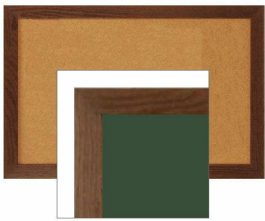

WIDE WOOD 15x20 Framed Cork Bulletin Board (Open Face with 2" Wide Wood Frame)

FOR CURRENT PRICING, VISIT THE ID # LISTED ABOVE

Product Details

- **Wide Wood Framed Cork Board**
- Wall Mount Cork Bulletin Board
- **Cork Board Frame Size: 15" x 20"**
- **Wooden Frame Profile 2" Wide**
- Overall Bulletin Board Frame Depth: 3/4"
- Available in 3 Wood Frame Finishes: Cherry, Light Oak, and Walnut
- Factory installed hangers allow you to mount Portrait or Landscape
- Self sealing natural cork, laminated to sturdy fiberboard
- **Wood frame (2" WIDE) borders the cork board**
- Constructed from solid hardwood with an attractive frame finish
- Open Face 15x20 cork board displays for **INDOOR** use only
- **Call for Custom Open Face Wide Wood Frame Bulletin Boards**

Ordering Options

- Fabric Covering over Cork bulletin board (see 10 colors below)
- Painted Corkboard Colors (see 4 colors below)
- Hard Plastic Push Pins: Clear or Multi-Color push pins (100 per box)
- Mounting brackets to help mount & secure your frame to the wall

***CUSTOM SIZES AVAILABLE | CALL US**

2" WIDE FRAME

Model	Overall Size	Orientation	Ships Via	Shipping Weight
OFCWW-1520	15" x 20"	Mounts both Portrait & Landscape	UPS	5 LBS