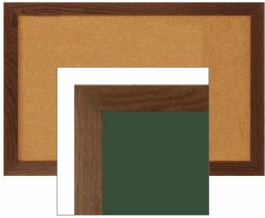

WIDE WOOD 12x96 Framed Cork Bulletin Board (Open Face with 2" Wide Wood Frame)

FOR CURRENT PRICING, VISIT THE ID # LISTED ABOVE

Product Details

- **Wide Wood Framed Cork Board**
- Wall Mount Cork Bulletin Board
- **Cork Board Frame Size: 12" x 96"**
- **Wooden Frame Profile 2" Wide**
- Overall Bulletin Board Frame Depth: 3/4"
- Available in 3 Wood Frame Finishes: Cherry, Light Oak, and Walnut
- Factory installed hangers allow you to mount Portrait or Landscape
- Self sealing natural cork, laminated to sturdy fiberboard
- **Wood frame (2" WIDE) borders the cork board**
- Constructed from solid hardwood with an attractive frame finish
- Open Face 12x96 cork board displays for **INDOOR** use only
- **Call for Custom Open Face Wide Wood Frame Bulletin Boards**

Ordering Options

2" WIDE FRAME

- Fabric Covering over Cork bulletin board (see 10 colors below)
- Painted Corkboard Colors (see 4 colors below)
- Hard Plastic Push Pins: Clear or Multi-Color push pins (100 per box)
- Mounting brackets to help mount & secure your frame to the wall

***CUSTOM SIZES AVAILABLE | CALL US**

| Model | Overall Size | Orientation | Ships Via | Shipping Weight |
|------------|--------------|----------------------------------|-----------|-----------------|
| OFCWW-1296 | 12" x 96" | Mounts both Portrait & Landscape | Freight | 16 LBS |