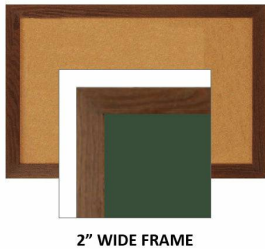

WIDE WOOD 11x17 Framed Cork Bulletin Board (Open Face with 2" Wide Wood Frame)

FOR CURRENT PRICING, VISIT THE ID # LISTED ABOVE

Product Details

- **Wide Wood Framed Cork Board**
- Wall Mount Cork Bulletin Board
- **Cork Board Frame Size: 11" x 17"**
- **Wooden Frame Profile 2" Wide**
- Overall Bulletin Board Frame Depth: 3/4"
- Available in 3 Wood Frame Finishes: Cherry, Light Oak, and Walnut
- Factory installed hangers allow you to mount Portrait or Landscape
- Self sealing natural cork, laminated to sturdy fiberboard
- **Wood frame (2" WIDE) borders the cork board**
- Constructed from solid hardwood with an attractive frame finish
- Open Face 11x17 cork board displays for **INDOOR** use only
- **Call for Custom Open Face Wide Wood Frame Bulletin Boards**

Ordering Options

- Fabric Covering over Cork bulletin board (see 10 colors below)
- Painted Corkboard Colors (see 4 colors below)
- Hard Plastic Push Pins: Clear or Multi-Color push pins (100 per box)
- Mounting brackets to help mount & secure your frame to the wall

***CUSTOM SIZES AVAILABLE | CALL US**

2" WIDE FRAME

Model	Overall Size	Orientation	Ships Via	Shipping Weight
OFCWW-1117	11" x 17"	Mounts both Portrait & Landscape	UPS	4 LBS