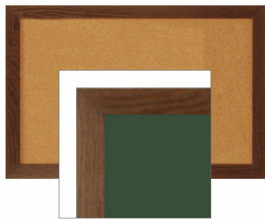

WIDE WOOD 12x48 Framed Cork Bulletin Board (Open Face with 2" Wide Wood Frame)

FOR CURRENT PRICING, VISIT THE ID # LISTED ABOVE

Product Details

- o **Wide Wood Framed Cork Board**
- o Wall Mount Cork Bulletin Board
- o **Cork Board Frame Size: 12" x 48"**
- o **Wooden Frame Profile 2" Wide**
- o Overall Bulletin Board Frame Depth: 3/4"
- o Available in 3 Wood Frame Finishes: Cherry, Light Oak, and Walnut
- o **Factory installed hangers allow you to mount Portrait or Landscape**
- o Self sealing natural cork, laminated to sturdy fiberboard
- o **Wood frame (2" WIDE) borders the cork board**
- o Constructed from solid hardwood with an attractive frame finish
- o Open Face 12x48 cork board displays for **INDOOR** use only
- o **Call for Custom Open Face Wide Wood Frame Bulletin Boards**

2" WIDE FRAME

Ordering Options

- Fabric Covering over Cork bulletin board (see 10 colors below)
- Painted Corkboard Colors (see 4 colors below)
- Hard Plastic Push Pins: Clear or Multi-Color push pins (100 per box)
- Mounting brackets to help mount & secure your frame to the wall

***CUSTOM SIZES AVAILABLE | CALL US**

Model	Overall Size	Orientation	Ships Via	Shipping Weight
OFCWW-1248	12" x 48"	Mounts both Portrait & Landscape	FedEx	8 LBS