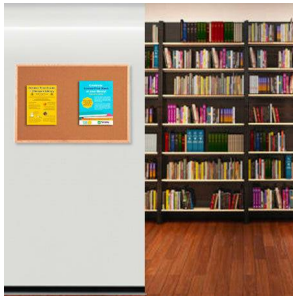

Value Line 18x18 Wood Framed Cork Bulletin Board | Open Face with Hardwood Trim

FOR CURRENT PRICING, VISIT THE ID # LISTED ABOVE

Product Details

- Value Line Cork Board
- Wooden Framed Cork Bulletin Board
- Open Face Message Corkboard
- Overall Cork Board Frame Size: 18" x 18"
- Wall Mount Cork Board Frame
- Wood frame (1" WIDE) borders the cork board
- Overall Framed Bulletin Board Depth: 3/4"
- Available in 3 Wood Frame Finishes: Cherry, Light Oak, and Walnut
- Factory installed hangers allow you to mount [Square](#)
- Natural tan cork laminated to sturdy fiberboard
- 18x18 Open Face corkboard displays for **INDOOR use only**
- Call to customize [Open Wood Frame Bulletin Boards](#)

Ordering Options

- Fabric Covering over Cork bulletin board (see 10 colors below)
- Painted Corkboard Colors (see 4 colors below)
- Hard Plastic Push Pins: Clear or Multi-Color push pins (100 per box)
- Mounting brackets to help mount & secure your frame to the wall

***CUSTOM SIZES AVAILABLE | CALL US**

Model	Overall Size	Orientation	Ships Via	Shipping Weight
OFCVW-1818	18" x 18"	Square	UPS	5 LBS