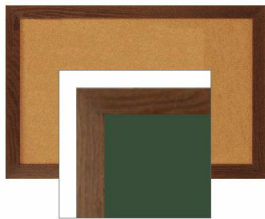

## WIDE WOOD 12x36 Framed Cork Bulletin Board (Open Face with 2" Wide Wood Frame)

FOR CURRENT PRICING, VISIT THE ID # LISTED ABOVE

### Product Details

- o **Wide Wood Framed Cork Board**
- o Wall Mount Cork Bulletin Board
- o **Cork Board Frame Size: 12" x 36"**
- o **Wooden Frame Profile 2" Wide**
- o Overall Bulletin Board Frame Depth: 3/4"
- o Available in 3 Wood Frame Finishes: Cherry, Light Oak, and Walnut
- o **Factory installed hangers allow you to mount Portrait or Landscape**
- o Self sealing natural cork, laminated to sturdy fiberboard
- o **Wood frame (2" WIDE) borders the cork board**
- o Constructed from solid hardwood with an attractive frame finish
- o Open Face 12x36 cork board displays for **INDOOR** use only
- o **Call for Custom Open Face Wide Wood Frame Bulletin Boards**

### Ordering Options

- Fabric Covering over Cork bulletin board (see 10 colors below)
- Painted Corkboard Colors (see 4 colors below)
- Hard Plastic Push Pins: Clear or Multi-Color push pins (100 per box)
- Mounting brackets to help mount & secure your frame to the wall