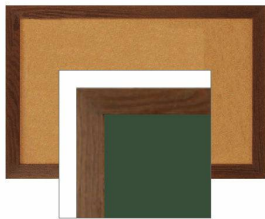

WIDE WOOD 12x36 Framed Cork Bulletin Board (Open Face with 2" Wide Wood Frame)

FOR CURRENT PRICING, VISIT THE ID # LISTED ABOVE

Product Details

- o **Wide Wood Framed Cork Board**
- o Wall Mount Cork Bulletin Board
- o **Cork Board Frame Size: 12" x 36"**
- o **Wooden Frame Profile 2" Wide**
- o Overall Bulletin Board Frame Depth: 3/4"
- o Available in 3 Wood Frame Finishes: Cherry, Light Oak, and Walnut
- o **Factory installed hangers allow you to mount Portrait or Landscape**
- o Self sealing natural cork, laminated to sturdy fiberboard
- o **Wood frame (2" WIDE) borders the cork board**
- o Constructed from solid hardwood with an attractive frame finish
- o Open Face 12x36 cork board displays for **INDOOR** use only
- o **Call for Custom Open Face Wide Wood Frame Bulletin Boards**

2" WIDE FRAME

Ordering Options

- Fabric Covering over Cork bulletin board (see 10 colors below)
- Painted Corkboard Colors (see 4 colors below)
- Hard Plastic Push Pins: Clear or Multi-Color push pins (100 per box)
- Mounting brackets to help mount & secure your frame to the wall

***CUSTOM SIZES AVAILABLE | CALL US**

Model	Overall Size	Orientation	Ships Via	Shipping Weight
OFCWW-1236	12" x 36"	Mounts both Portrait & Landscape	UPS	8 LBS