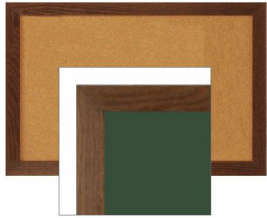

## WIDE WOOD 14x14 Framed Cork Bulletin Board (Open Face with 2" Wide Wood Frame)

FOR CURRENT PRICING, VISIT THE ID # LISTED ABOVE

### Product Details

- o **Wide Wood Framed Cork Board**
- o Wall Mount Cork Bulletin Board
- o **Cork Board Frame Size: 14" x 14"**
- o **Wooden Frame Profile 2" Wide**
- o Overall Bulletin Board Frame Depth: **3/4"**
- o Available in **3 Wood Frame Finishes: Cherry, Light Oak, and Walnut**
- o Self sealing natural cork, laminated to sturdy fiberboard
- o **Wood frame (2" WIDE) borders the cork board**
- o Constructed from solid hardwood with an attractive frame finish
- o Open Face 14x14 cork board displays **for INDOOR use only**
- o **Call for Custom Open Face Wide Wood Frame Bulletin Boards**

### Ordering Options

2" WIDE FRAME

- Fabric Covering over Cork bulletin board (see 10 colors below)
- Painted Corkboard Colors (see 4 colors below)
- Hard Plastic Push Pins: Clear or Multi-Color push pins (100 per box)
- Mounting brackets to help mount & secure your frame to the wall