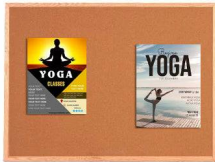

## Value Line 14x14 Wood Framed Cork Bulletin Board | Open Face with Hardwood Trim

FOR CURRENT PRICING, VISIT THE ID # LISTED ABOVE

### Product Details

- Value Line Cork Board
- Wooden Framed Cork Bulletin Board
- Open Face Message Corkboard
- Overall Cork Board Frame Size: 14" x 14"
- Wall Mount Cork Board Frame
- Wood frame (1" WIDE) borders the cork board
- Overall Framed Bulletin Board Depth: 3/4"
- Available in 3 Wood Frame Finishes: Cherry, Light Oak, and Walnut
- Factory installed hangers allow you to mount Portrait or Landscape
- Natural tan cork laminated to sturdy fiberboard
- 14x14 Open Face corkboard displays for **INDOOR use only**
- Call to customize Open Wood Frame Bulletin Boards