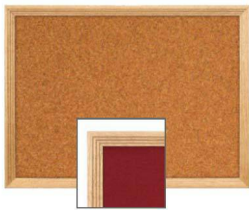

11 x 14 Wood Framed Cork Bulletin Board | Decorative Frame Style

FOR CURRENT PRICING, VISIT THE ID # LISTED ABOVE

Product Details

- o **Framed Cork Board**
- o Message Board Notice Board
- o Decorative Wood Cork Board Framed
- o **11x14** Open Face Cork Board Frame
- o Wall Bulletin Board Display
- o **Overall Cork Board Frame Size: 11" x 14"**
- o Overall Cork Bulletin Board Depth : **3/4"**
- o Available in **3** Wood Frame Finishes: **Cherry, Light Oak, and Walnut**
- o **Factory installed hangers allow you to mount Portrait or Landscape**
- o **Natural Tan Cork**, laminated to sturdy fiberboard
- o **Wood frame (1 1/8" WIDE) borders the cork board**
- o Constructed from solid hardwood with an attractive finish
- o Open Face cork bulletin board displays **11"x14"** for **INDOOR** use only
- o **Call for Custom Open Face Wood Framed Bulletin Boards**

Ordering Options

- Fabric Covering over Cork bulletin board (see 10 colors below)
- Painted Corkboard Colors (see 4 colors below)
- Hard Plastic Push Pins: Clear or Multi-Color push pins (100 per box)
- Mounting brackets to help mount & secure your frame to the wall

***CUSTOM SIZES AVAILABLE | CALL US**

DECORATIVE FRAME WITH DESIGN LINES

Model	Overall Size	Orientation	Ships Via	Shipping Weight
OFCDW-1114	11" x 14"	Mounts both Portrait & Landscape	UPS	3 LBS